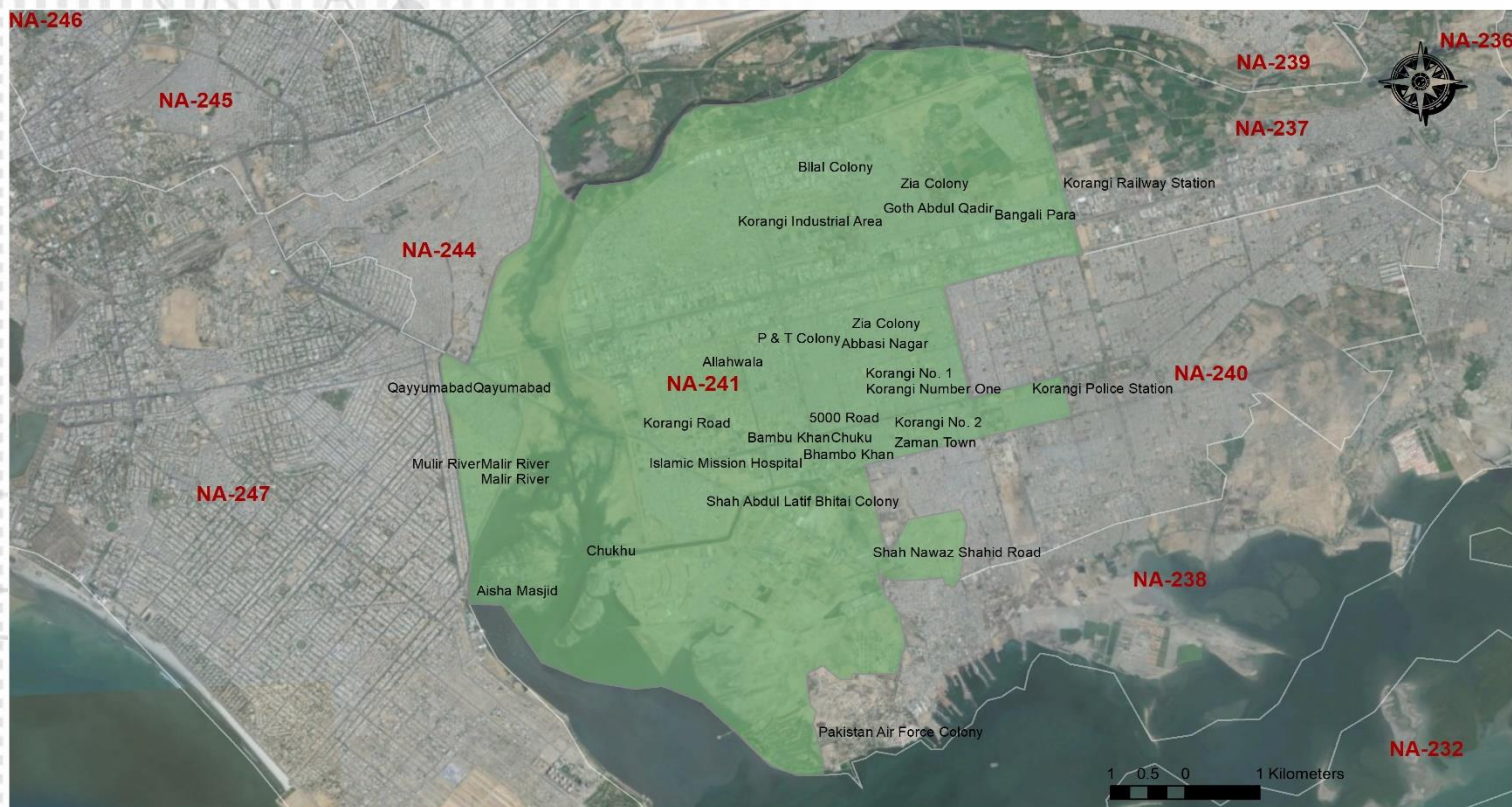

CONSTITUENCY PROFILE

NA-241 KORANGI KARACHI-III

SINDH

CONSTITUENCY
POPULATION

819,223

VOTER STATISTICS

Male

186,181

Female

128,269

Total

314,450

38%

of the total population
are registered as voters

POLLING STATIONS

2

AVERAGE VOTER
AT POLLING STATION

1,777

AVERAGE VOTER
AT POLLING BOOTH

444

LIST OF CONTESTING CANDIDATES

#	Name	Name of Political Party
1	Javed Zaman	Awami National Party
2	Sabir Hussain Khan	Independent
3	Tahir Iqbal	Tehreek-e-Labaik Pakistan
4	Taib Zar Khan	Pakistan Muslim League (Nawaz)
5	Abdul Bari Hashmi	Independent
6	Abdul Hafiz	Independent
7	Faheem Khan	Pakistan Tehreek-e-Insaf
8	Farrukh Jabbar	All Pakistan Muslim League
9	Moazzam Ali Qureshi	Pakistan Peoples Party Parliamentarians
10	Muhammad Danish Khan	Pak Sarzameen Party
11	Muhammad Zahid Awan	Pakistan Muslim Alliance
12	Muhammad Shahid	Mohajar Qaumi Movement Pakistan
13	Muhammad Furqan	Pakistan Rah-e-Haq Party
14	Muhammad Moin Aamer Pirzada	Muttahidda Qaumi Movement
15	Nusrat Aqeel	Jamiat Ulma-e-Pakistan (Noorani)